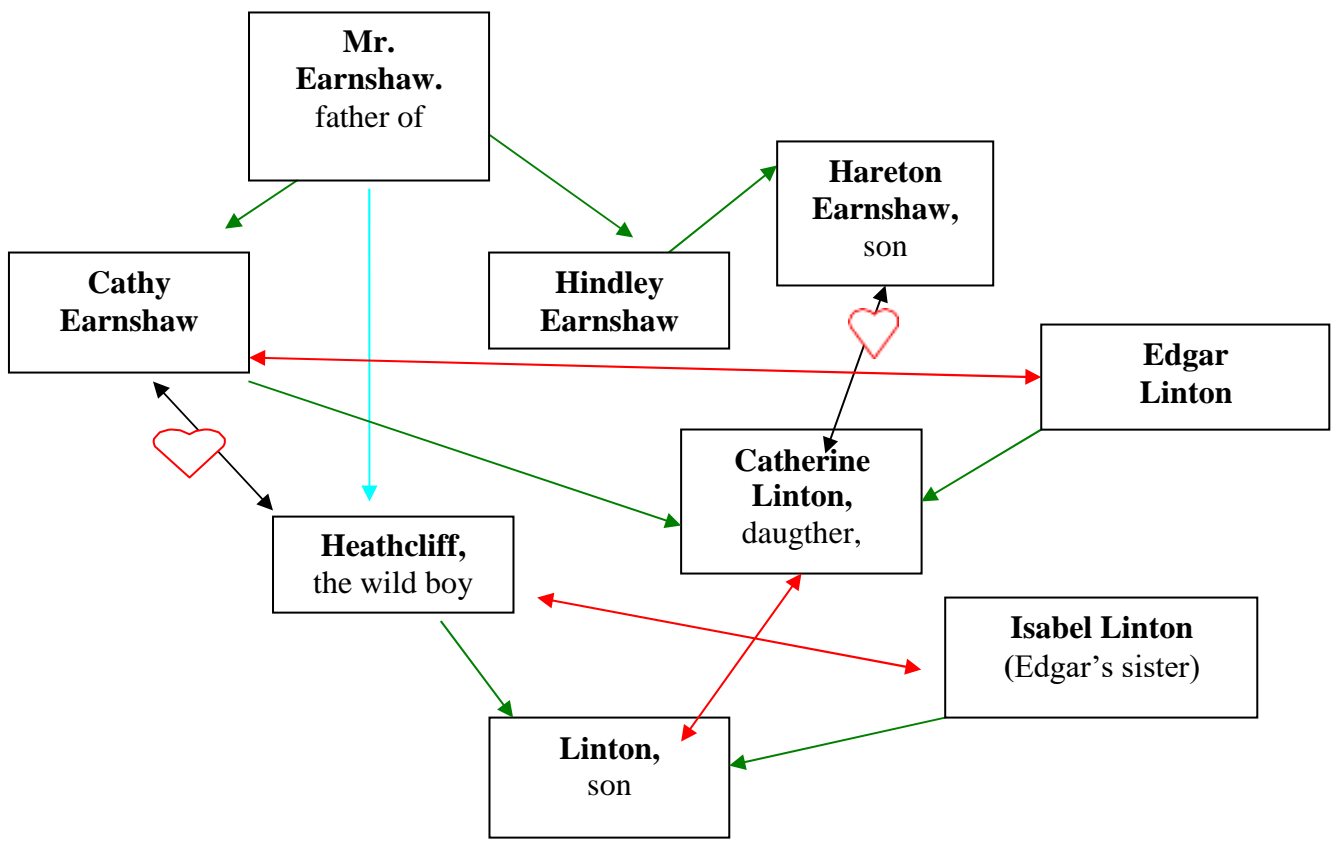

**PAST EVENTS**

**Legenda:** MARRIAGE = red  
 PARENTS-CHILDREN = green  
 LOVE = black + 